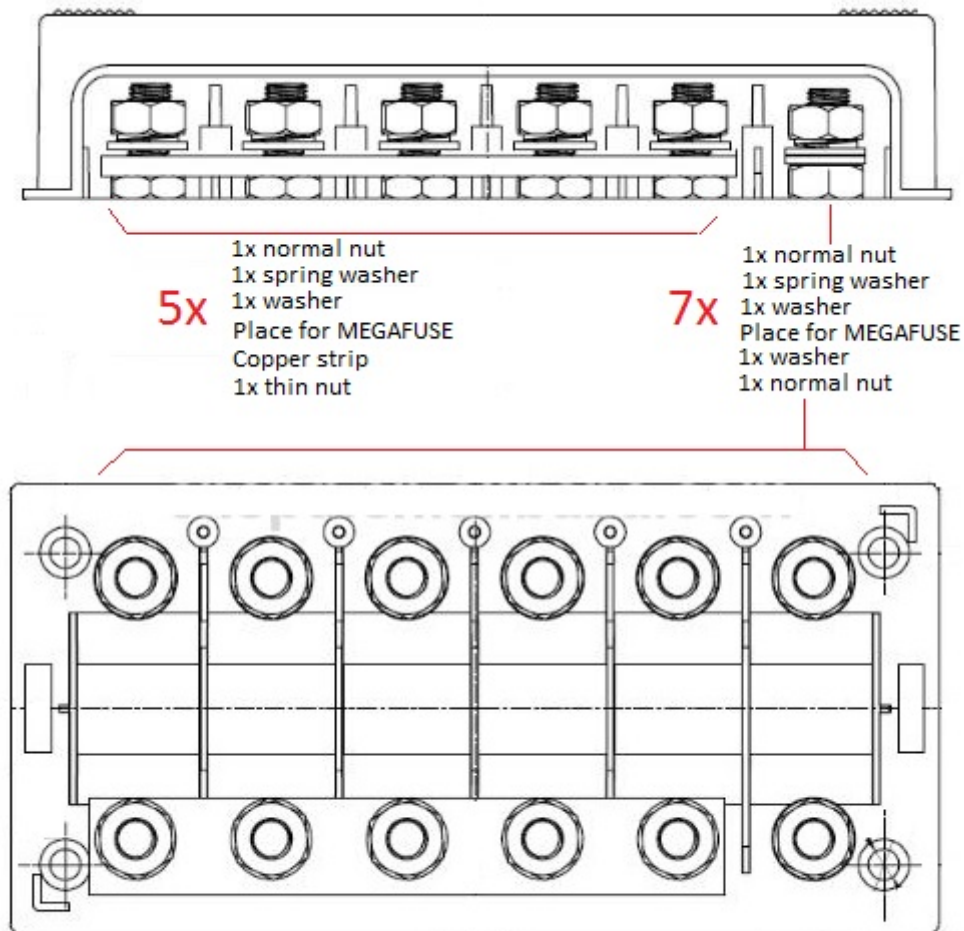

Assembly instruction Fuse holder 6-way for MEGA fuse

www.victronenergy.com

Mounting instructions for the Six-way fuse holder for Mega-fuse with busbar (500A) CIP050060000